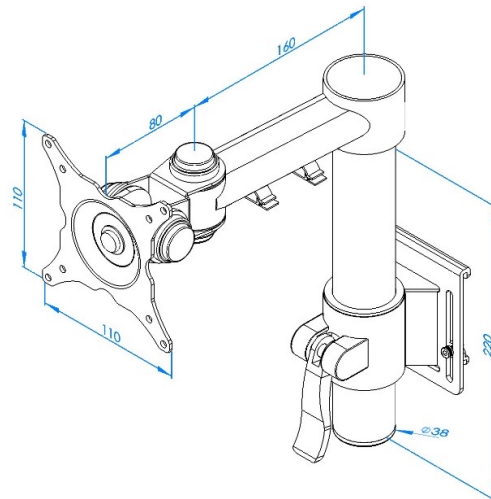

# Stream single beam arm – tool rail bracket

## Product Specification

Product code	STREAMCOMB05 - Silver
Weight capacity	20kg
Max forward extension	240mm
VESA	75mm & 100mm VESA compliant
Maximum Screen Size	36"
Movement	Height adjustment, tilt, swivel, rotation and reach
Height adjustment	Max height adjustment 160mm
Tilt	85 degrees up / 85 degrees down (170 degrees total)

## Additional Information

Single beam manual height adjustable arm with tool rail fixing

Cable management

Colour options available:

Silver – STREAMCOMB05 - RAL code 9006

White – STREAMCOMB05W - RAL code 9010