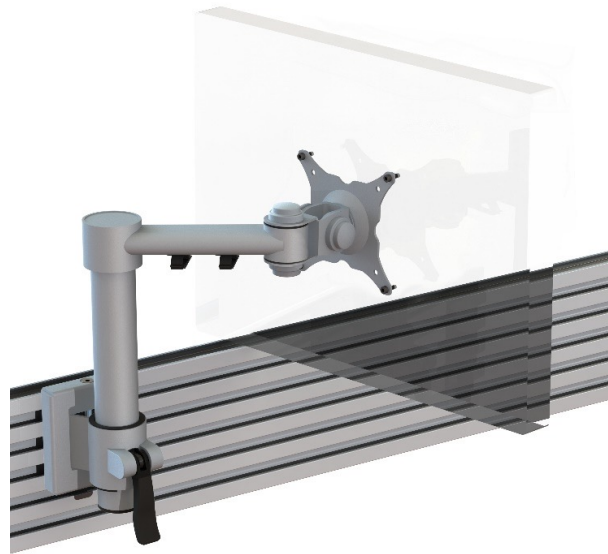

# Stream single beam arm – tool rail bracket

## Product Specification

Product code	STREAMCOMB05 - Silver
Weight capacity	20kg
Max forward extension	240mm
VESA	75mm & 100mm VESA compliant
Maximum Screen Size	36"
Movement	Height adjustment, tilt, swivel, rotation and reach
Height adjustment	Max height adjustment 160mm
Tilt	85 degrees up / 85 degrees down (170 degrees total)

## Additional Information

Single beam manual height adjustable arm with tool rail fixing

Cable management

Colour options available:

Silver – STREAMCOMB05 - RAL code 9006

White – STREAMCOMB05W - RAL code 9010